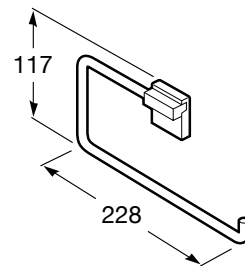

RUBIK

Towel ring (Can be installed with screws or adhesive)

DIMENSIONS

Length 228 mm.

Width 62 mm.

Height 117 mm.

COLOURS AND FINISHES

01 Polished

TECHNICAL DRAWINGS

FEATURES

Finish: Polished

Installation type: Wall-mounted

Material: Metal

Shape: Ring

Suitable for: Basin, Bath, Shower

Vandal proof