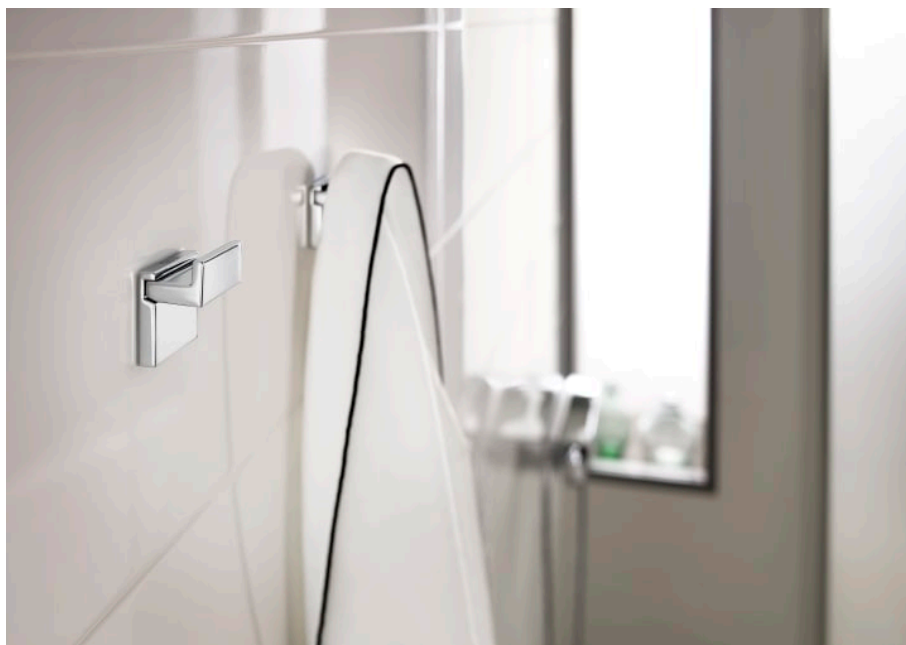

RUBIK

Towel ring (Can be installed with screws or adhesive)

DIMENSIONS

Length 228 mm.

Width 62 mm.

Height 117 mm.

COLOURS AND FINISHES

01 Polished

TECHNICAL DRAWINGS

FEATURES

Finish: Polished

Installation type: Wall-mounted

Material: Metal

Shape: Ring

Suitable for: Basin, Bath, Shower

Vandal proof

Rubik

A contemporary collection that meets all the needs of any space regardless of its dimensions. Besides the installation with screws, Rubik allows an adhesive fixation system that prevents drilling and guarantees high resistance (up to 5 kg. of static load).