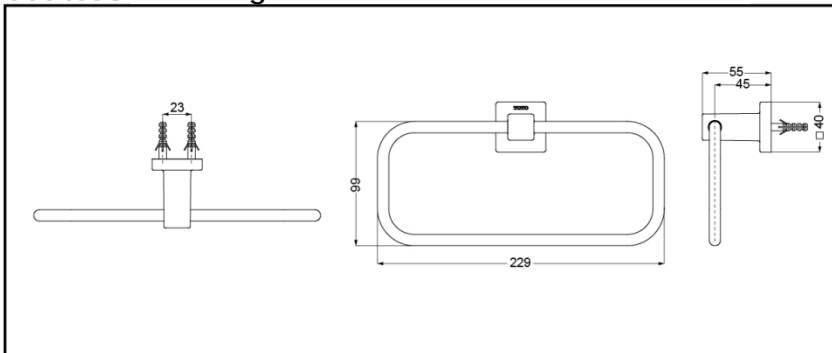

YTT408C

YTT408C

FEATURES

- Elegant appearance.
- Beautiful curves reveal elegant taste.
- Easy installation and usage.

SPECIFICS

Size: 229x99x55mm

YTT408C Towel Ring

*TOTO(CHINA) CO.,LTD. All rights reserved.