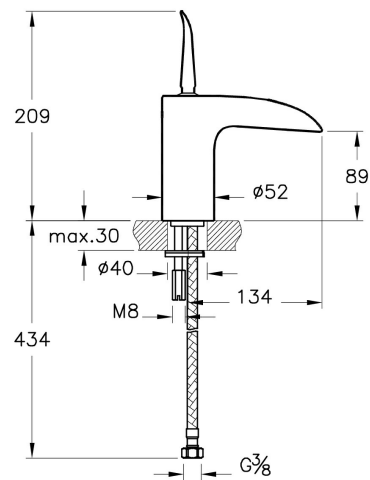

Name	T4 Basin Mixer
Collection	T4
Color	Chrome
Designer	Indeed
Segments	Mid-senior
Guarantee	10 Years
Mounting type	Standard
Finish	Chrome
Recommended Minimum Pressure	0,5-10 Bar (Recommended 1-5 Bar)
Flow Rate	9 L/min
Cartridge	35Mm Ceramic Disc Cartridge
Water Label Class	C
Brand	VitrA

Product Code: A42475EXP

## Description

Cascade Flow

VitrA reserves the right to make changes in products and technical details without prior notice.

All drawings contain the necessary measurements which are subject to standard tolerances. For exact measurements, in particular for customized installation scenarios, it can only be taken from the finished ceramic product.