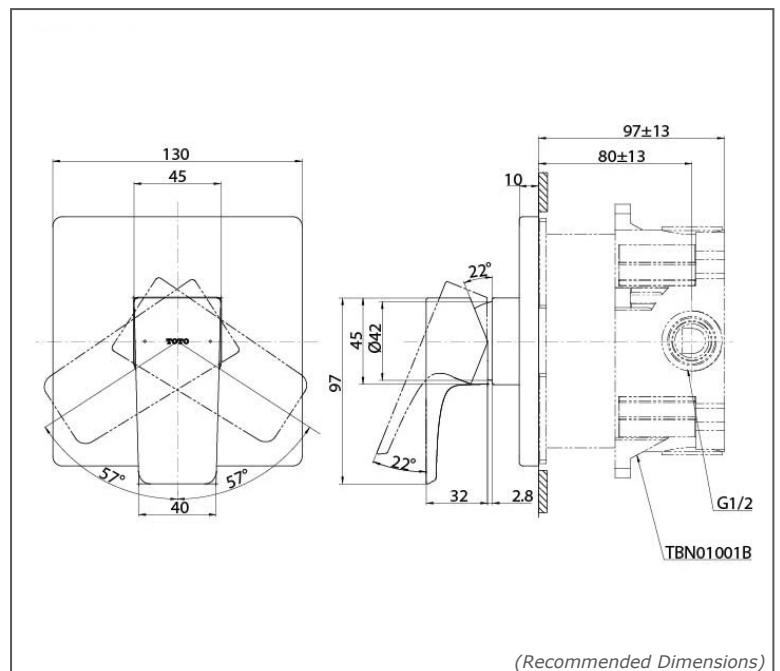

TOTO Faucets

GE SERIES

**TBG07303B#PFG /
TBN01001B**

FEATURES

- Design Concept is Gorgeous and Advance
- Easy Installation and Usage
- Long lasting, COMFORT GLIDE mechanism for a smooth operation

SPECIFICATIONS

- Finish : Polished French Gold
- Material : Brass
- Water Pressure : 0.25MPa~0.75MPa

PARTS DESCRIPTION

- TBG07303B#PFG : Single Lever Shower Mixer
- TBN01001B : Concealed Box

TBG07303B#PFG / TBN01001B

Please consult, TOTO representative for more details.