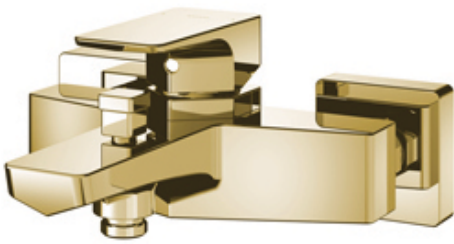

TOTO Faucets

GE SERIES

TBG07302B#PFG

FEATURES

- A beauty of traditional craft in characteristic sculptural form
- V-shaped edge extends up to the end of the spout generate multi sided reflections
- Easy Installation and Usage
- Long lasting, COMFORT GLIDE mechanism for a smooth operation

SPECIFICATIONS

- Finish : Polished French Gold
- Material : Brass
- Water Pressure : 0.25MPa~0.75MPa

PARTS DESCRIPTION

- TBG07302B#PFG : Exposed Single Lever Bath & Shower Mixer

TBG07302B#PFG

Please consult, TOTO representative for more details.