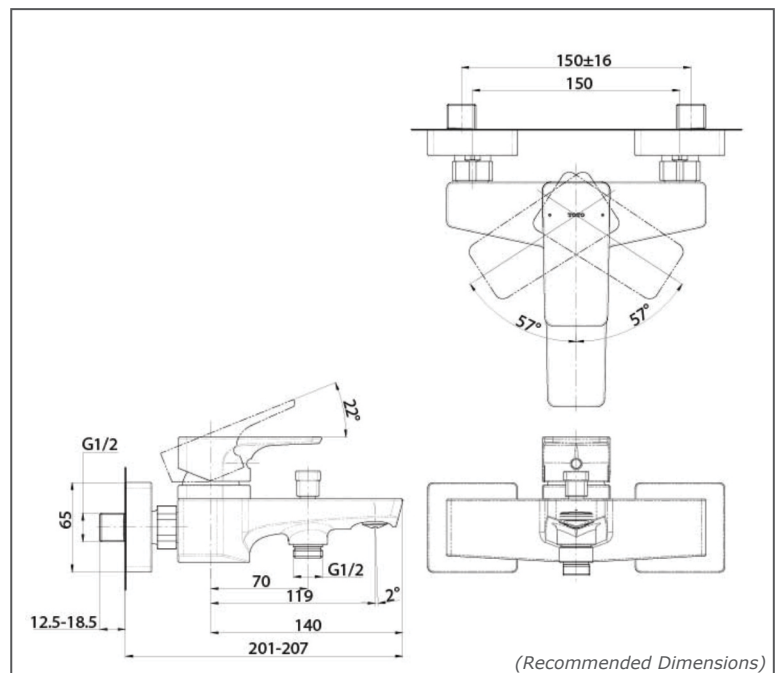

TOTO Faucets

GE SERIES

TBG07302B#PFG

FEATURES

- A beauty of traditional craft in characteristic sculptural form
- V-shaped edge extends up to the end of the spout generate multi sided reflections
- Easy Installation and Usage
- Long lasting, COMFORT GLIDE mechanism for a smooth operation

SPECIFICATIONS

- Finish : Polished French Gold
- Material : Brass
- Water Pressure : 0.25MPa~0.75MPa

PARTS DESCRIPTION

- TBG07302B#PFG : Exposed Single Lever Bath & Shower Mixer

TBG07302B#PFG

Please consult, TOTO representative for more details.