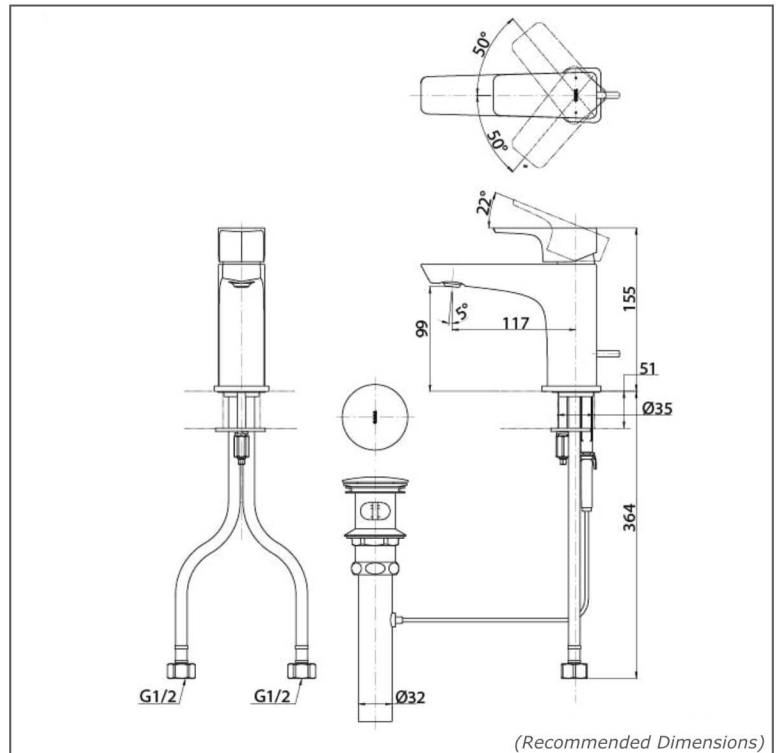

TOTO Faucets

GE SERIES

TLG07301B#BN

red dot award 2019
winner

FEATURES

- A beauty of traditional craft in characteristic sculptural form
- V-shaped edge extends up to the end of the spout generate multi sided reflections
- Easy Installation and Usage
- Long lasting, COMFORT GLIDE mechanism for a smooth operation

SPECIFICATIONS

- Finish : Brushed Nickel
- Material : Brass
- Water Pressure : 0.25MPa~0.75MPa

PARTS DESCRIPTION

- TLG07301B#BN : Single Lever Washbasin Faucet
(w/ Pop-up Waste)

TLG07301B

Please consult, TOTO representative for more details.