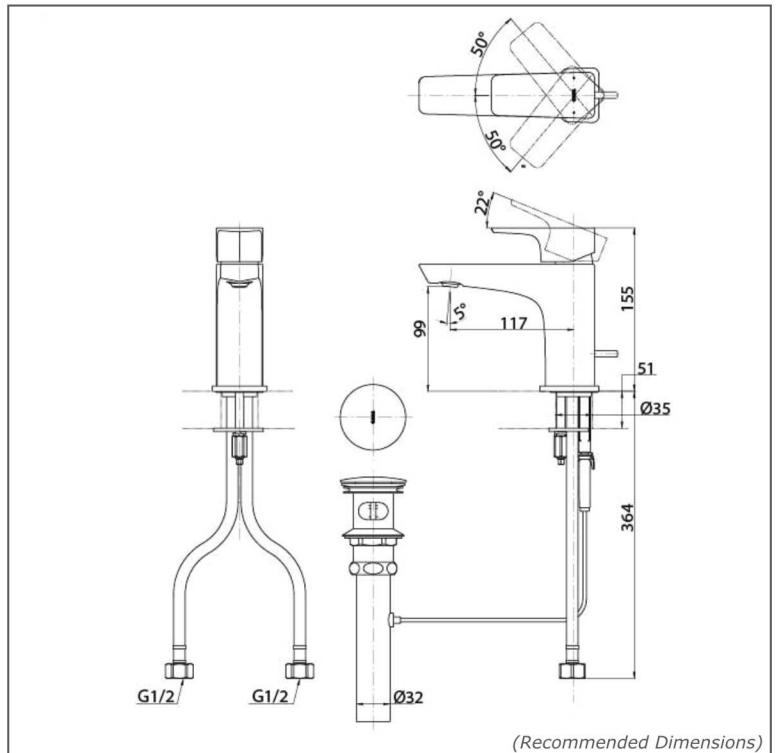

TOTO Faucets

GE SERIES

TLG07301B#PFG

red dot award 2019
winner

FEATURES

- A beauty of traditional craft in characteristic sculptural form
- V-shaped edge extends up to the end of the spout generate multi sided reflections
- Easy Installation and Usage
- Long lasting, COMFORT GLIDE mechanism for a smooth operation

SPECIFICATIONS

- Finish : French Gold
- Material : Brass
- Water Pressure : 0.25MPa~0.75MPa

PARTS DESCRIPTION

- TLG07301B# PFG : Single Lever Washbasin Faucet (w/ Pop-up Waste)

TLG07301B

Please consult, TOTO representative for more details.