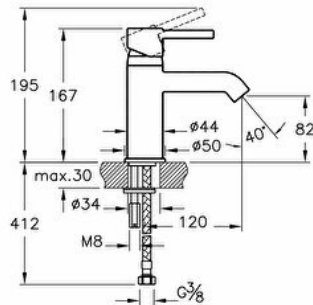

Name	Minimax S Basin Mixer
Collection	Minimax S
Height (mm)	167
Width (mm)	44
Depth (mm)	151
Brand	VitrA
Finish	Chrome
Guarantee	10 year
Mounting type	Countertop
Spout Length	120
Recommended Minimum Pressure	Min:0.5-Max:10Recommended(1-5)
Spout Height	82.000 MM
Cartridge	Adjustable heat-flow rate
Water Label Class	Dark Green (0 < Flow Rate ≤ 6)
Color	Chrome

Product code: A41984EXP

Description

All drawings contain the necessary measurements which are subject to standard tolerances.

For exact measurements, in particular for customized installation scenarios, it can only be taken from the finished ceramic product.