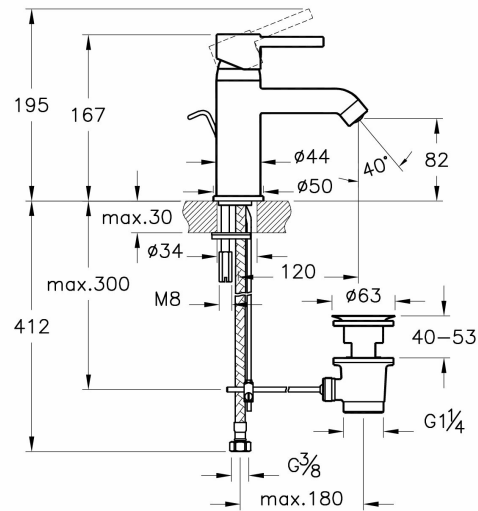

Name	Minimax S Basin Mixer
Collection	Minimax S
Brand	VitrA
Cartridge	35Mm Ceramic Disc Cartridge
Water Label Class	C
Mounting type	Standard
Finish	Chrome
Recommended Minimum Pressure	0.5-10 Bar (Recommended 1-5 Bar)
Guarantee	10 Years
Color	Chrome

Product Code: A41986EXP

## Description

With Pop-Up

VitrA reserves the right to make changes in products and technical details without prior notice.

All drawings contain the necessary measurements which are subject to standard tolerances. For exact measurements, in particular for customized installation scenarios, it can only be taken from the finished ceramic product.