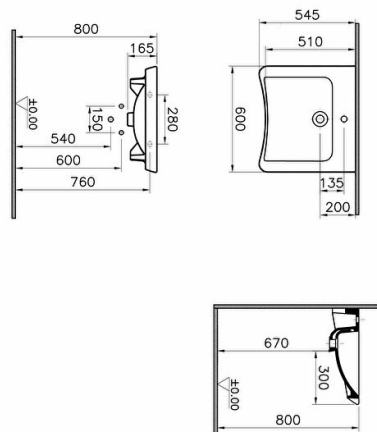

Name S20 S.Needs Washbasin 60cm-White

Collection	S20
Height (mm)	165
Width (mm)	600
Depth (mm)	545
Color	White
Designer	Noa
Certificate	NF
Tap Hole Options	Single Tap Hole
Brand	VitrA
Finish	Hygiene
Overflow Hole	With Overflow
Syphon	Syphon Not Included

Product code: 5289B003-0001

Description

All drawings contain the necessary measurements which are subject to standard tolerances.

For exact measurements, in particular for customized installation scenarios, it can only be taken from the finished ceramic product.