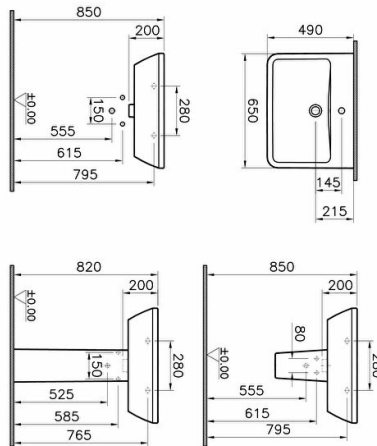

Name **Integra Washbasin 65cm-White**

Collection **Integra**

Height (mm) **200**

Width (mm) **650**

Depth (mm) **490**

Color **White**

Designer **VitrA Design Team**

Tap Hole Options **Single Tap Hole**

Brand **VitrA**

Finish **Hygiene**

Overflow Hole **With Overflow**

Product code: 7051B003-0001

## Description

All drawings contain the necessary measurements which are subject to standard tolerances.

For exact measurements, in particular for customized installation scenarios, it can only be taken from the finished ceramic product.