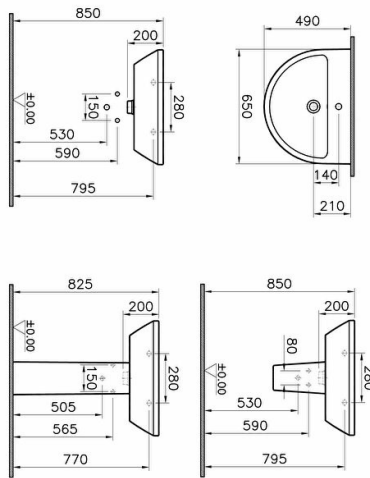

Name **Integra Washbasin 65cm-White**

Collection **Integra**

Height (mm) **200**

Width (mm) **650**

Depth (mm) **490**

Color **White**

Designer **VitrA Design Team**

Tap Hole Options **Single Tap Hole**

Brand **VitrA**

Finish **Hygiene**

Overflow Hole **With Overflow**

Product code: 7061B003-0001

Description

All drawings contain the necessary measurements which are subject to standard tolerances.

For exact measurements, in particular for customized installation scenarios, it can only be taken from the finished ceramic product.