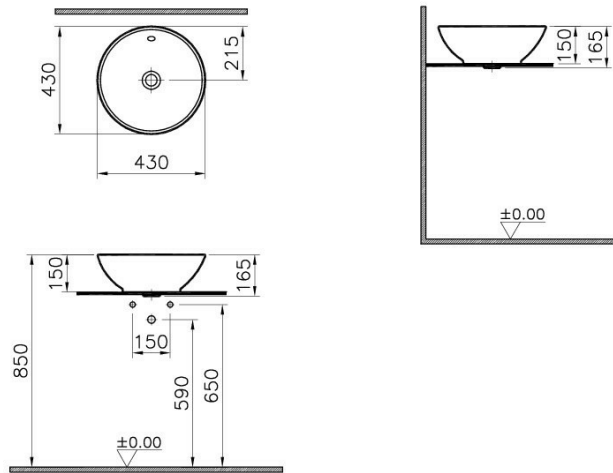

Name	Options Bowl
Collection	Options
Certificate	CE
Designer	VitrA Design Team
Colour	White
Tap Hole Options	No Tap Hole
Overflow Hole	Yes

Product Code: 4324B003-0012

## Description

Without Tap Hole, With Overflow Hole, 43 cm, White

VitrA reserves the right to make changes in products and technical details without prior notice.

All drawings contain the necessary measurements which are subject to standard tolerances. For exact measurements, in particular for customized installation scenarios, it can only be taken from the finished ceramic product.