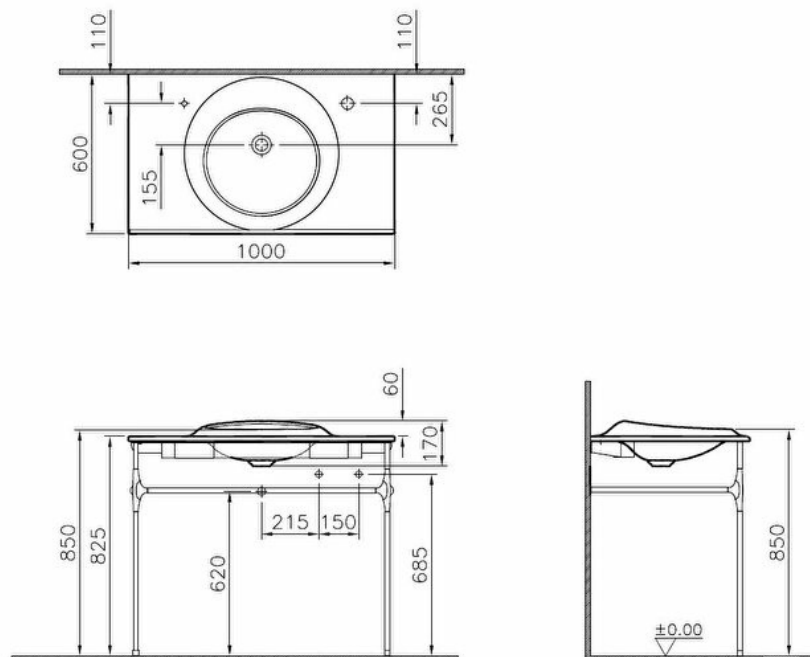

Name **Istanbul Washbasin 100cm-White VC**

Collection **Istanbul**

Height (mm) **170**

Width (mm) **1000**

Depth (mm) **600**

Color **White**

Designer **Ross Lovegrove**

Tap Hole Options **No tap hole**

## Description

All drawings contain the necessary measurements which are subject to standard tolerances.

For exact measurements, in particular for customized installation scenarios, it can only be taken from the finished ceramic product.