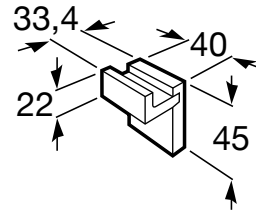

RUBIK

Robe hook (Can be installed with screws or adhesive)

DIMENSIONS

Length	40 mm
Width	33 mm
Height	45 mm

COLOURS AND FINISHES

01 Polished

TECHNICAL DRAWINGS

FEATURES