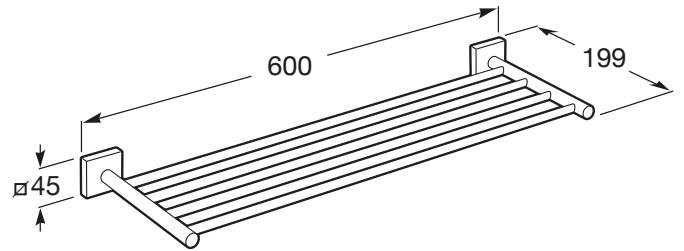

CUBICA

Towel rack

DIMENSIONS

Length	200 mm
Width	45 mm
Height	610 mm

COLOURS AND FINISHES

TECHNICAL DRAWINGS

FEATURES

Finish: Chrome

Fixing kit: Included

Installation options: Only with screws

Installation type: Wall-mounted

Material: Metal

Maximum weight supported (Kg): 10

Publication Status

Shape: Straight

Suitable for: Shower