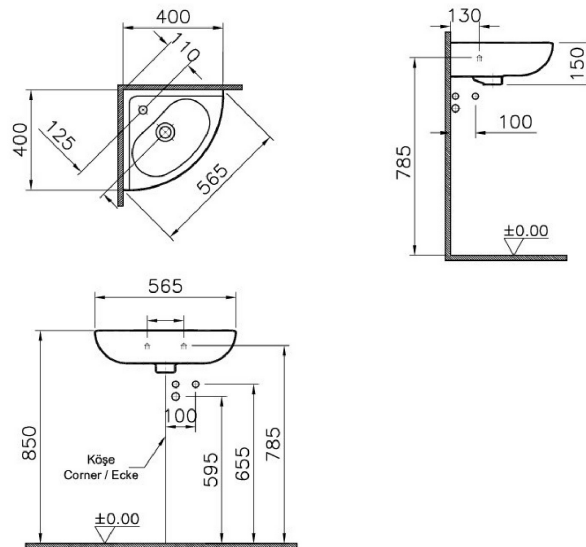

Name	Arkitekt Standard Corner Washbasin
Collection	Arkitekt
Certificate	EPD
Tap Hole Options	With Tap Hole
Overflow Hole	Yes
Designer	VitrA Design Team
Color	White

Product Code: 6093L003-1252

Description

With Tap Hole, With Overflow Hole, 40 cm, White

VitrA reserves the right to make changes in products and technical details without prior notice.

All drawings contain the necessary measurements which are subject to standard tolerances. For exact measurements, in particular for customized installation scenarios, it can only be taken from the finished ceramic product.