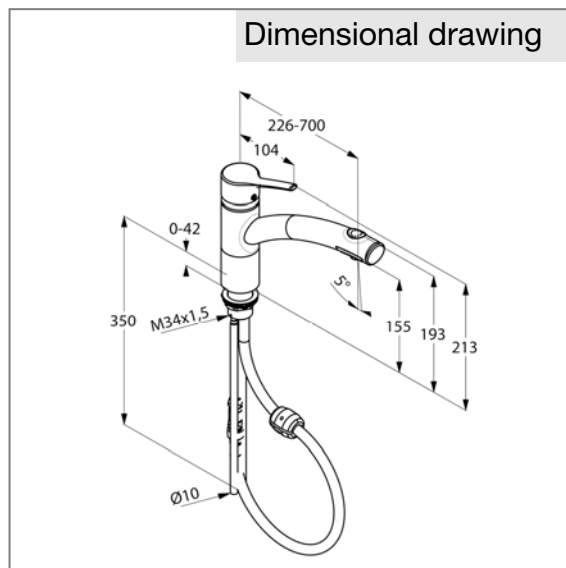

**Product:** KLUDI TREND0 single lever sink mixer DN 15

**Ref.:** 33581..75

**Product description**

single lever sink mixer DN 15  
 single hole mounted  
 solid lever  
 ceramic cartridge with hot water safety device  
 aerator M 16,5 x 1  
 flow class Z  
 swivelling spout (110°), pull-out hand spray  
 automatic diverter: jet/spray  
 protected against back flow  
 copper tubes Ø 10 mm  
 shank-fixing

Finishes:  
 05 chrome  
 96 stainless steel look

**Product picture**

**Advertisement**

single lever sink mixer, manufacturer KLUDI GmbH & Co KG  
 KLUDI TREND0 item no. 33581..75  
 type: single lever sink mixer DN 15 / PN 10 with swivel (range 110°) and pull out hand spray (max. 700 mm), made of brass, finishes selectable: 05 = chrome / 96 = stainless steel look, solid lever made of metal, ceramic cartridge K-35 with hot water safety device, aerator M 16,5 x 1, flow rate 7 l/min at 3 bar, with copper tubes Ø 10 mm length 350 mm, with shower hose with metal body M 15 x 1 x 1500 mm and counterweight with W270/KTW approval, plastic hand spray with automatic diverter, protected against back flow EN 1717, shank fixing, dimensions: height: 213 mm, nozzle height: 155/193 mm, projection: 226-700 mm, lever projection: 104 mm

**Dimensional drawing**

**Flow rate diagram**