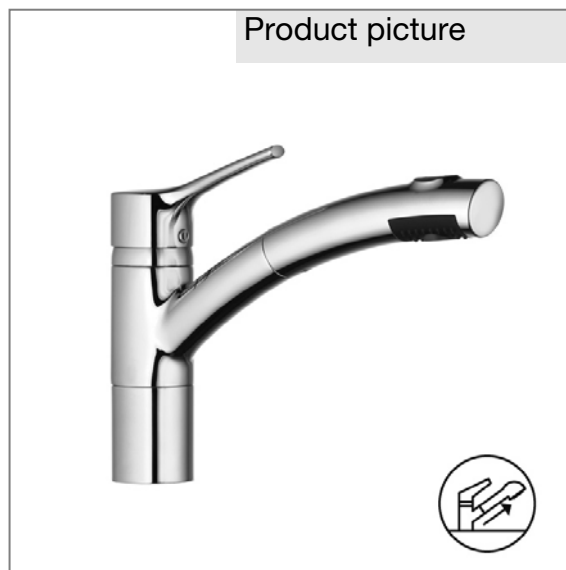

**Product:** KLUDI TREND0 single lever sink mixer DN 15

**Ref.:** 33581..75

**Product description**

single lever sink mixer DN 15  
 single hole mounted  
 solid lever  
 ceramic cartridge with hot water safety device  
 aerator M 16,5 x 1  
 flow class Z  
 swivelling spout (110°), pull-out hand spray  
 automatic diverter: jet/spray  
 protected against back flow  
 copper tubes Ø 10 mm  
 shank-fixing

Finishes:  
 05 chrome  
 96 stainless steel look

**Product picture**

**Advertisement**

single lever sink mixer, manufacturer KLUDI GmbH & Co KG  
 KLUDI TREND0 item no. 33581..75  
 type: single lever sink mixer DN 15 / PN 10 with swivel (range 110°) and pull out hand spray (max. 700 mm), made of brass, finishes selectable: 05 = chrome / 96 = stainless steel look, solid lever made of metal, ceramic cartridge K-35 with hot water safety device, aerator M 16,5 x 1, flow rate 7 l/min at 3 bar, with copper tubes Ø 10 mm length 350 mm, with shower hose with metal body M 15 x 1 x 1500 mm and counterweight with W270/KTW approval, plastic hand spray with automatic diverter, protected against back flow EN 1717, shank fixing, dimensions: height: 213 mm, nozzle height: 155/193 mm, projection: 226-700 mm, lever projection: 104 mm