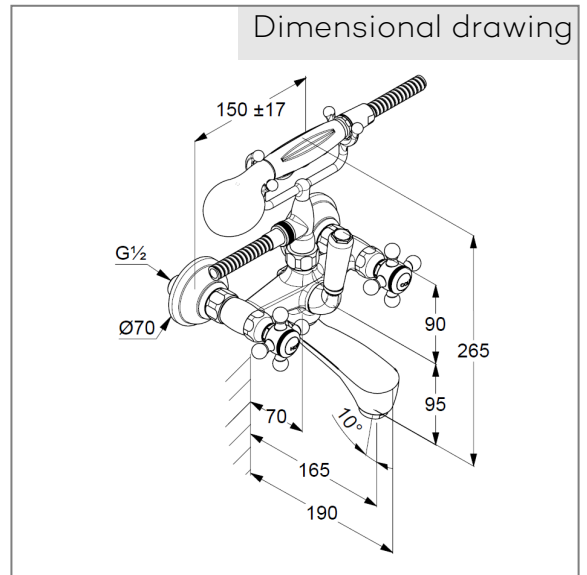

## Technical Data

KLUDI 1926  
bath and shower mixer  
DN 15

Ref:  
514414520

Finishes:  
45 gold plated 23 carat

Product description  
Manufacturer KLUDI GmbH & Co. KG  
Typ: KLUDI 1926  
bath and shower mixer  
Ref: 514414520  
bath and shower mixer DN 15  
two handle mixer  
wall mounted  
manual diverter: shower/ bath  
cross handle, metal  
Aerator M28  
protected against back flow  
shower outlet 1/2 inch  
ceramic headparts 180°  
flow rate at 3 bar = 23 l/ min.  
S-unions G 1/2 x 3/4

hand shower 1 S  
1 spray pattern  
connection 1/2"  
sieve seal

Shower hose  
plastic coated  
with metal-effect  
G 1/2 x G 1/2 x 1500 mm

Product picture

Dimensional drawing

Flow rate diagram