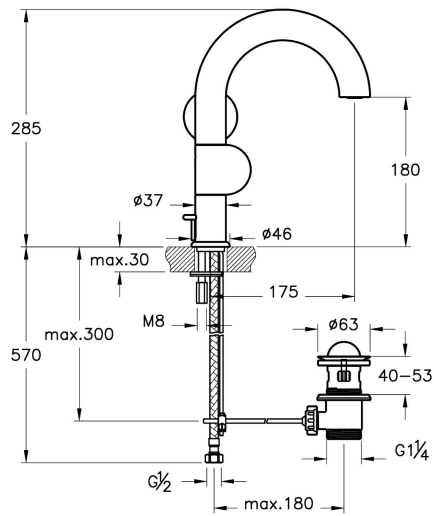

Name	Liquid Basin Mixer
Collection	Liquid
Brand	VitrA
Guarantee	10 Years
Designer	Tom Dixon
Colour	Chrome
Mounting type	Standard
Finish	Chrome

Product Code: A42750

Description

Right Hand, Chrome, With Pop-Up Waste

VitrA reserves the right to make changes in products and technical details without prior notice.

All drawings contain the necessary measurements which are subject to standard tolerances. For exact measurements, in particular for customized installation scenarios, it can only be taken from the finished ceramic product.