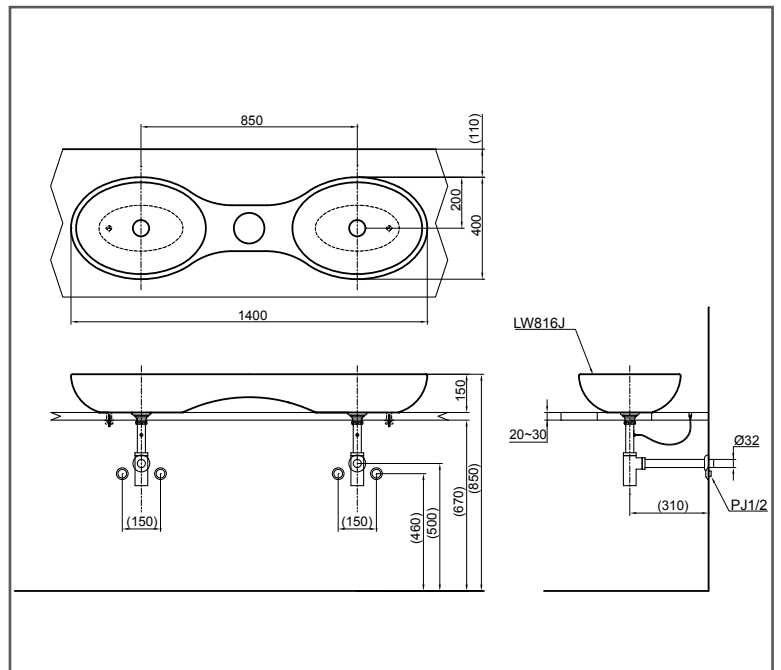

TOTO LE MUSE

Twin Vessel Wash Basin

LW816JW/F#W

FEATURES

- Modern styling to complement the LE MUSE design suite
- Twin Vessel Wash Basin

SPECIFICATIONS

- Size : 1400W x 400D x 150H mm
- Material : Ceramic

PARTS DESCRIPTION

LW816JW/F#W : Twin Vessel Wash Basin

COLOURS

White

LW816JW/F#W

Please consult, TOTO representative for more details.

All rights reserved by TOTO including but not limited to Improve & Change of Product Design, Specs or Availability at any time without prior notice