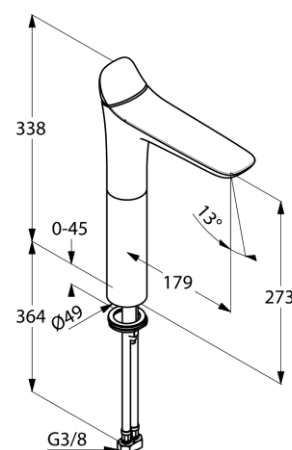

Product: KLUDI AMBA SL BASIN MIXER
DN 15 height 273 mm

Ref.: 532980575

Product description

single lever basin mixer DN 15
single hole mounted
solid lever
ceramic cartridge
aerator M 24 x 1
flow rate 4,3 l/min at 3 bar
flexible high pressure supply
tubes 3/8 inch
rapid installation set

Finishes:
05 chrome

Product picture

Advertisement

single lever basin mixer,
manufacturer KLUDI GmbH & Co KG
KLUDI AMBA item no. 532980575
type: single lever basin mixer height 273 mm, DN 15 /
PN 10, chrome plated brass, solid lever chrome plated
metal, ceramic cartridge K-28, aerator M 24 x 1, flow
rate 4,3 l/min at 3 bar, flexible high pressure sup-
ply tubes 3/8 inch with DVGW / W270 approval, rapid
installation set
dimensions: height: 338 mm, nozzle height: 273 mm,
projection: 179 mm

Dimensional drawing

Flow rate diagram