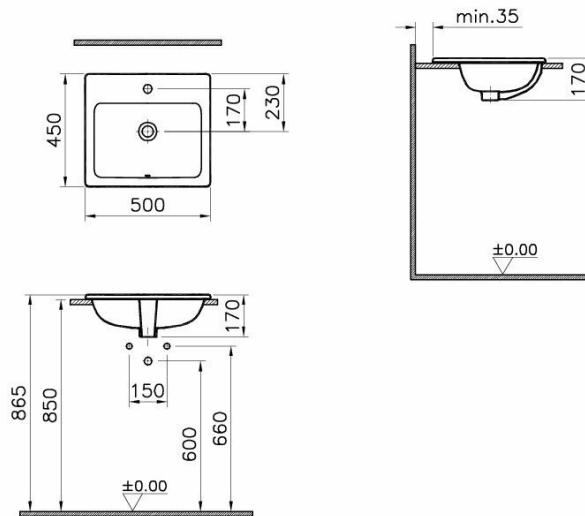

Name	S20 Countertop Washbasin
Collection	S20
Overflow Hole	Yes
Certificate	NF
Certificate	CE
Tap Hole Options	With Tap Hole
Colour	White
Designer	VitrA Design Team

Product Code: 5464B003-0001

Description

With Tap Hole, With Overflow Hole, 50 cm, White

VitrA reserves the right to make changes in products and technical details without prior notice.

All drawings contain the necessary measurements which are subject to standard tolerances. For exact measurements, in particular for customized installation scenarios, it can only be taken from the finished ceramic product.