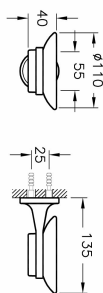

Name	Marin Soap Dispenser
Collection	Marin
Designer	VitrA Design Team
Colour	Chrome

Product Code: A44941

---

## Description

---

---

VitrA reserves the right to make changes in products and technical details without prior notice.

All drawings contain the necessary measurements which are subject to standard tolerances. For exact measurements, in particular for customized installation scenarios, it can only be taken from the finished ceramic product.