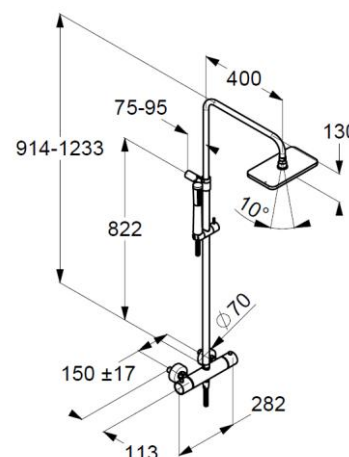

Finishes:
05 chrome

Advertisement

thermostatic shower mixer, manufacturer KLUDI GmbH & Co. KG
KLUDI A-QA item no.4909505-00
type: Thermostatic Dual Shower System, DN 15 / PN 10, chrome plated brass/plastic,
ceramic shut-off valve as a rotary valve 90°/90°, solid handle chrome plated plastic,
temperature control handle with hot water safety device 38 °C, with dirt-catcher sieve
and backflow preventer, flow rate hand shower 15,5 l/min at 3 bar, flow rate head
shower 22 l/min at 3 bar, protected against back flow DIN EN 1717, concealed S
unions 1/2 x 3/4 inch, with KLUDI A-QA swivel head shower KB 3 with cleaning sys-
tem, connection 1/2 inch, with KLUDI A-QA hand shower 1 S, with cleaning system,
with one spray pattern, chrome plated plastic, connection 1/2 inch, with KLUDI
SUPRAFLEX SILVER shower hose 1/2 x 1/2 inch x 1600 mm, metal-effect (silver),
outlet to head shower (up) with horizontally and vertically adjustable rigid shower
riser, chrome plated, with slider horizontally and vertically adjustable, with wall
socket, with fixing kit
dimensions: height: 914-1233 mm, projection: 400 mm, head shower: 246x142 mm,
hand shower: 220 mm, width thermostatic mixer: 282 mm
for pressure type water heater, for continuous line heater

Product picture

Dimensional drawing

Flow rate diagram