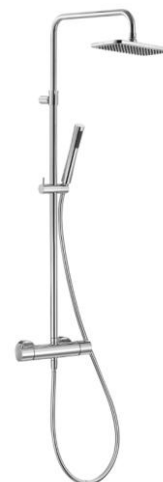

Finishes:
05 chrome

Advertisement

thermostatic shower mixer, manufacturer KLUDI GmbH & Co. KG
KLUDI A-QA item no.4909505-00
type: Thermostatic Dual Shower System, DN 15 / PN 10, chrome plated brass/plastic,
ceramic shut-off valve as a rotary valve 90°/90°, solid handle chrome plated plastic,
temperature control handle with hot water safety device 38 °C, with dirt-catcher sieve
and backflow preventer, flow rate hand shower 15,5 l/min at 3 bar, flow rate head
shower 22 l/min at 3 bar, protected against back flow DIN EN 1717, concealed S
unions 1/2 x 3/4 inch, with KLUDI A-QA swivel head shower KB 3 with cleaning sys-
tem, connection 1/2 inch, with KLUDI A-QA hand shower 1 S, with cleaning system,
with one spray pattern, chrome plated plastic, connection 1/2 inch, with KLUDI
SUPRAFLEX SILVER shower hose 1/2 x 1/2 inch x 1600 mm, metal-effect (silver),
outlet to head shower (up) with horizontally and vertically adjustable rigid shower
riser, chrome plated, with slider horizontally and vertically adjustable, with wall
socket, with fixing kit
dimensions: height: 914-1233 mm, projection: 400 mm, head shower: 246x142 mm,
hand shower: 220 mm, width thermostatic mixer: 282 mm
for pressure type water heater, for continuous line heater

Product picture