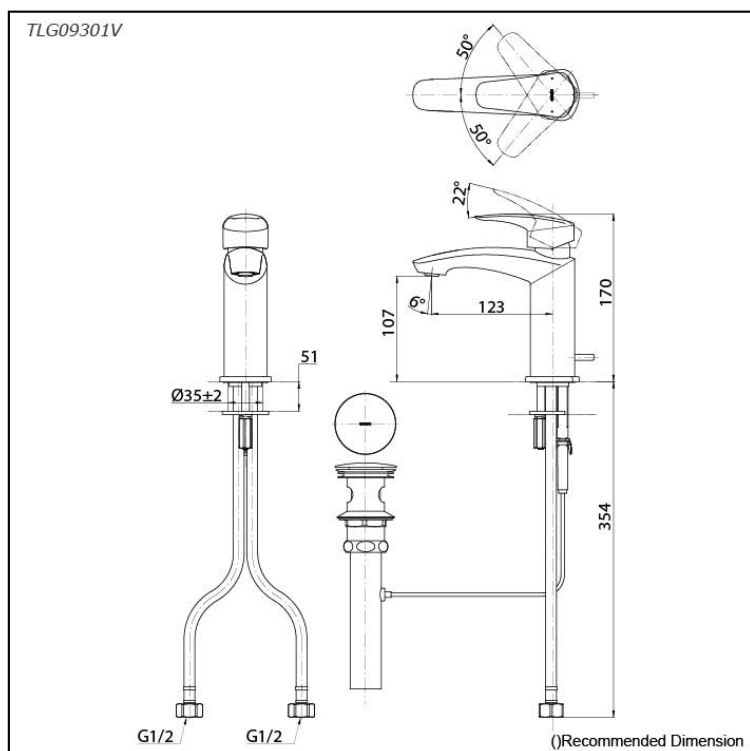

GM Series
Single Lever Lavatory Faucet
(w/ Pop-up Waste)

Features

- Bold parallel arches and reflective curves in an assertive design
- A majestic dignity of outstanding architecture - the arch of its spout and columnar body imposing a further accentuated presence that highlights its edges
- Easy Installation and Usage
- Long lasting, COMFORT GLIDE mechanism for a smooth operation

Specifications

Finish: Chrome
Material: Brass
Water Pressure: 0.05MPa~1.0MPa

Parts description

- **TLG09301V**
Single Lever Lavatory Faucet
(w/ Pop-up Waste)

Flow Rate

TLG09301V