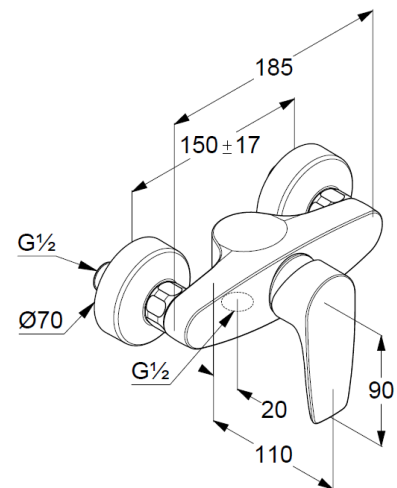

wall mounted

solid lever, metal

protected against back flow

shower outlet 1/2 inch

ceramic cartridge with hotwater safety device

flow rate at 3 bar = 31 l/ min.

S-unions G 1/2 x 3/4

Product Picture

Dimensional drawing

Flow rate diagram