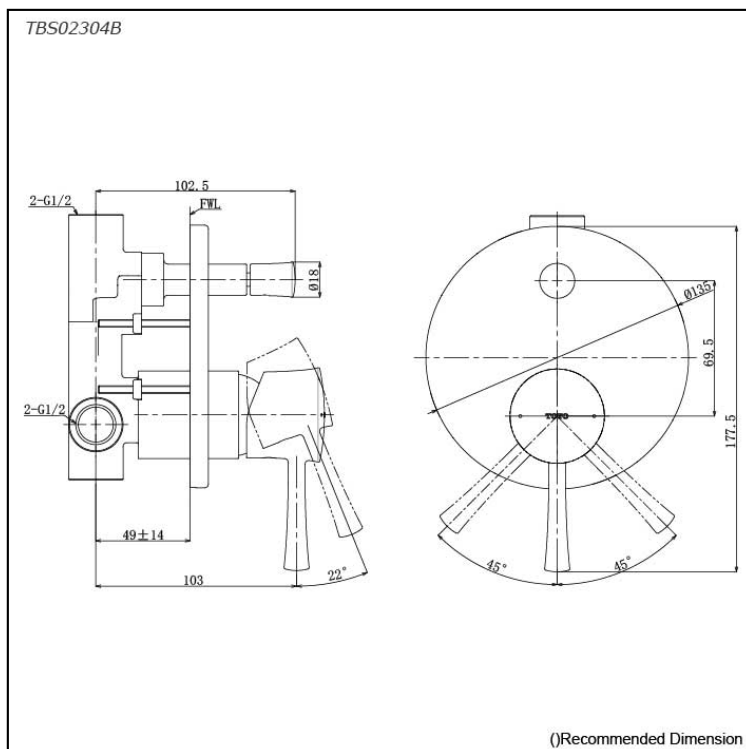

LN Series
Single Lever Shower Mixer with Diverter
(w/ valve)

Features

- Design Concept is Life and Nostalgia
- TOTO original cartridge for smooth control
- High corrosion resistance plating

Specifications

Finish: Chrome

Material: Brass

Parts description

- **TBS02304B**
Single Lever Shower Mixer with Diverter (w/ valve)

Flow Rate

TBS02304B