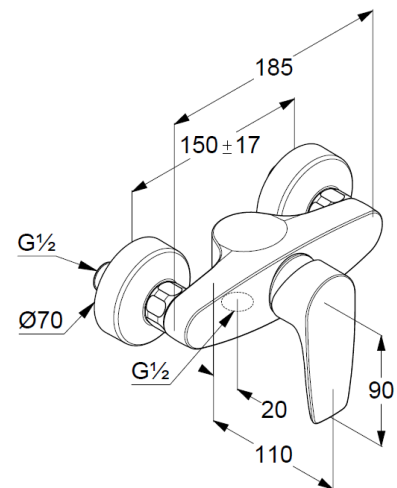

DN 15/ PN 10

Art. Nr. 348410575

shower mixer

single lever mixer

wall mounted

solid lever, metal

protected against back flow

shower outlet 1/2 inch

ceramic cartridge with hotwater safety device

flow rate at 3 bar = 31 l/ min.

S-unions G 1/2 x 3/4

Product Picture

Dimensional drawing

Flow rate diagram