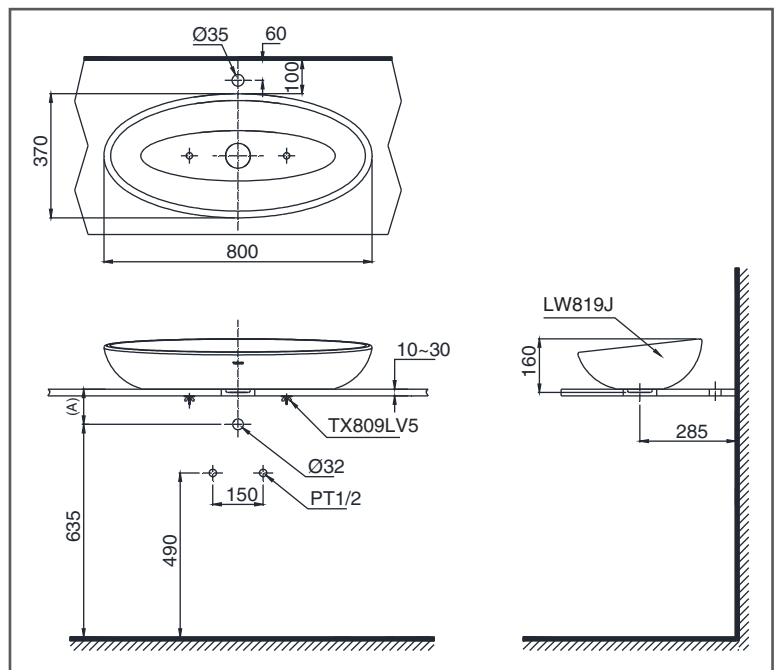

TOTO Le Muse

Console Wash Basin

LW819JW/F#W

FEATURES

- Modern, gorgeous styling
- Generous wash basin for comfortable use

SPECIFICATIONS

- Size : 800W x 370D x 160H mm
- Material : Ceramic

PARTS DESCRIPTION

Wash basin Faucet is Not Included

- LW819JW/F#W : Console wash basin

COLOURS

White

LW819JW/F#W

Please consult, TOTO representative for more details.

All rights reserved by TOTO including but not limited to Improve & Change of Product Design, Specs or Availability at any time without prior notice