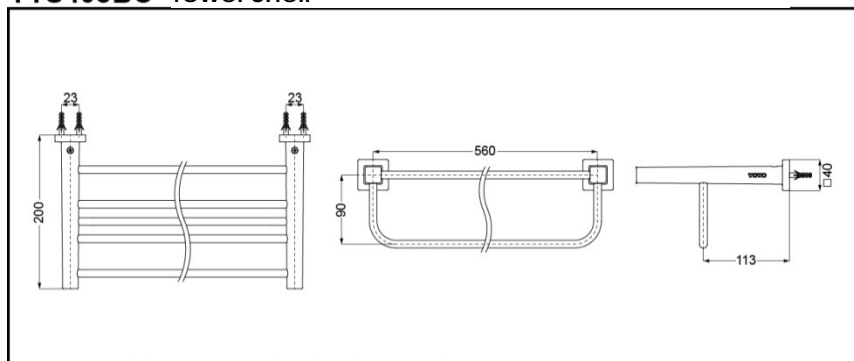

YTS408BC

YTS408BC

FEATURES

- Elegant appearance.
- Beautiful curves reveal elegant taste.
- Easy installation and usage.

SPECIFICS

Size: 560x200x90mm

YTS408BC Towel Shelf

*TOTO(CHINA) CO.,LTD. All rights reserved.