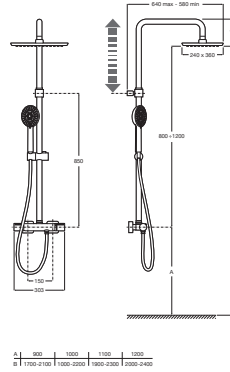

EVEN-T

SQUARE - Thermostatic shower column

TECHNICAL DRAWINGS

FEATURES

Finish: Chrome

Flexible hose length (m): 1.75

Handset: Included

Installation type: Wall-mounted

Mixer type: Thermostatic

Number of water outlets: 2

Shower flexible hose included

Showerhead shape: Rectangular

Suitable for: Shower

Valve: Included

EverShine®

Handset functions  
Handset functions: Pulse

Handset functions  
Handset functions: Rain

Handset functions  
Handset functions: Softy

Showerhead functions

Showerhead functions: Rain

**INCLUDES**

Shower head for ceiling or wall installation. Support kit / arm not included.

5B3050C00

100/3. Handshower with 3 functions: Rain, Tonic and Pulse

5B1B03C00