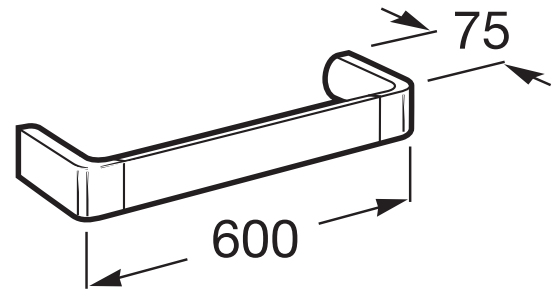

SELECT

Towel rail

TECHNICAL DRAWINGS

FEATURES

Finish: Polished

Installation type: Wall-mounted

Material: Metal

Suitable for: Basin