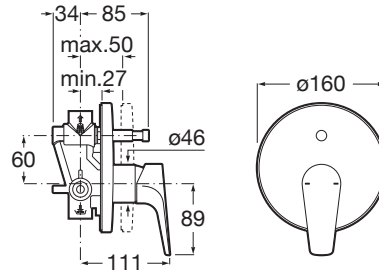

ATLAS

Built-in bath-shower mixer

TECHNICAL DRAWINGS

FEATURES

Application place: Bathtub, Shower

Diverter: Automatic

Faucet type: Single-lever

Finish: Chrome

Handle position: Lateral

Installation type: Built-in

Type of cartridge: Ceramic

Evershine

Atlas

This faucet collection, which stands out for its elegance and versatility, includes flow limiters to 5 litres per minute as well as the Cold Start technology that guarantee greater water and energy savings. Also, with the aim of providing more comfort, the shower mixer can be equipped with a clip-on shelf, allowing you to have your showering essentials close to hand.