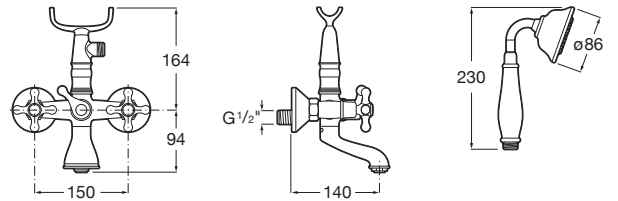

CARMEN

Wall-mounted bath-shower mixer with accessories

TECHNICAL DRAWINGS

FEATURES

Application place: Bathtub, Shower

Faucet type: Twin-lever

Installation type: Wall-mounted