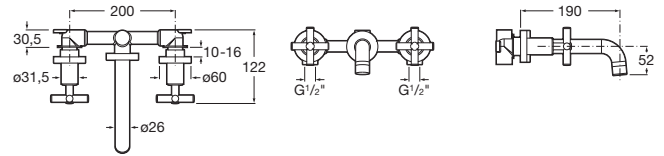

LOFT

Built-in basin mixer with 190 mm spout

TECHNICAL DRAWINGS

FEATURES

- Application place: Basin
- Faucet type: Twin-lever
- Finish: Chrome
- Installation type: Built-in
- Spout length (mm): 190
- Twin lever control: 1/2 Turn