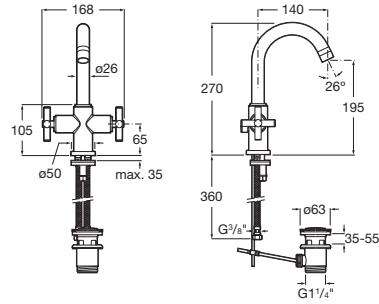

LOFT

Basin mixer with pop-up waste

TECHNICAL DRAWINGS

FEATURES

- Aerator type: Integrated aerator
- Application place: Basin
- Faucet type: Twin-lever
- Finish: Chrome
- Flexible supply hoses included
- Installation type: Deck-mounted
- Pop-up waste
- Twin lever control: 1/2 Turn