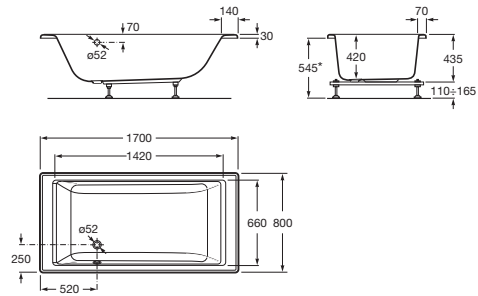

VYTHOS

Rectangular acrylic bath

DIMENSIONS

Length 1700 mm.

Width 800 mm.

Height 420 mm.

COLOURS AND FINISHES

00 White

TECHNICAL DRAWINGS

FEATURES

Capacity (people): 1

Drain: Not included

Installation legs: With legs

Installation type: Drop-in, With L panel left hand, With front panel

Internal height (mm): 420

Internal length (mm): 1420

Internal width (mm): 660

Material: Acrylic

Shape: Rectangular

Sound insulation

Water capacity to overflow (l): 216

Weight (Kg): 22.5