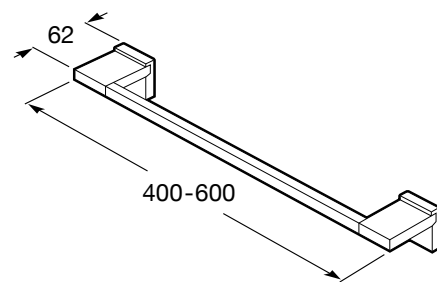

**RUBIK****Towel rail (Can be installed with screws or adhesive)**

DIMENSIONS

Length 600 mm.

Width 62 mm.

Height 45 mm.

COLOURS AND FINISHES

01 Polished

TECHNICAL DRAWINGS

FEATURES

Finish: Polished

Installation type: Wall-mounted

Material: Metal

Shape: Straight

Suitable for: Basin, Bath, Shower

Vandal proof