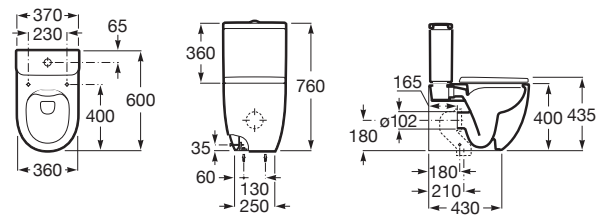

MERIDIAN

Close-coupled toilet Rimless

DIMENSIONS

Length 370 mm.

Width 600 mm.

Height 790 mm.

COLOURS AND FINISHES

00 White

TECHNICAL DRAWINGS

FEATURES

Back to wall

Elbow included

Fixing kit: Included

Flushing system: Washdown

Installation type: Floorstanding

Outlet type: Dual (vario)

Rimless

Shape: Round

Style: Neutral

Weight (Kg): 28

Compact toilet

COMPATIBLE WITH

Dual flush 4,5/3L WC cistern

341240..0