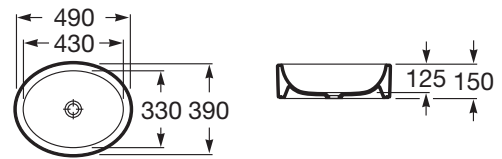

FUEGO

Over countertop vitreous china basin

DIMENSIONS

Length 490 mm.

Width 390 mm.

Height 150 mm.

COLOURS AND FINISHES

TECHNICAL DRAWINGS

FEATURES

Bowl position: Central

Installation type: Bowl / On countertop

Shape: Round

Taphole configuration: No tapholes

Trap: Not included

Waste: Not included

COMPATIBLE WITH