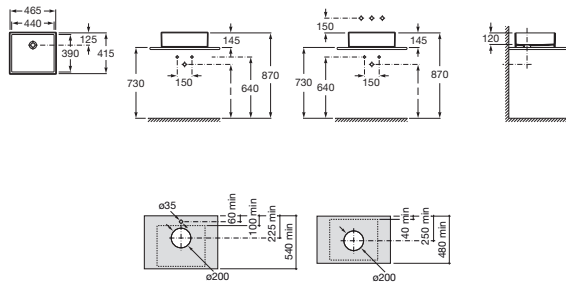

SOFIA

Over countertop vitreous china basin

DIMENSIONS

Length 465 mm.

Width 415 mm.

Height 145 mm.

COLOURS AND FINISHES

00 White

TECHNICAL DRAWINGS

FEATURES

Bowl position: Central

Installation type: Bowl / Overcountertop

Shape: Square

Taphole configuration: No tapholes

Trap: Not included

Waste: Not included