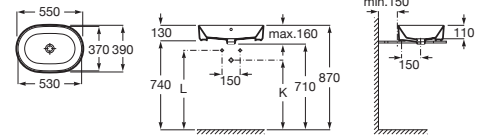

THE GAP

ROUND - Over countertop vitreous china basin

DIMENSIONS

Length 550 mm.

Width 390 mm.

Height 130 mm.

COLOURS AND FINISHES

TECHNICAL DRAWINGS

Trap	K	L
Totem	530	610
Minimal	530	610
Bottle	610	640

FEATURES

Bowl depth (mm): 110

Bowl length (mm): 530

Bowl position: Central

Bowl width (mm): 370

Installation type: Bowl / Overcountertop

Shape: Round

Taphole configuration: No tapholes

Trap: Not included

Waste: Not included

The Gap

Designed by Antonio Bullo, this collection delivers both a compact and functional style. Its wide range enables one to optimise any bathroom space. Its modern and stylish lines make of it an intelligent choice.