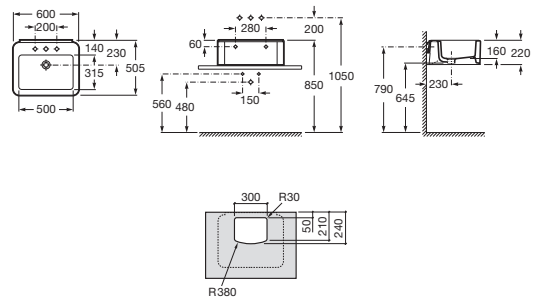

ELEMENT

Wall-hung or over countertop vitreous china basin without taphole

DIMENSIONS

Length 600 mm.

Width 505 mm.

Height 220 mm.

COLOURS AND FINISHES

00 White

TECHNICAL DRAWINGS

FEATURES

Bowl position: Central

Fixing kit: Included

Installation type: Bowl / Overcountertop, Wall-hung

Shape: Square

Taphole configuration: 3 Prepunched tapholes

Trap: Not included

Waste: Not included

COMPATIBLE WITH

1 1/4" waste for basin / bidet
with overflow and automatic
plug

505400000

1 1/4" outlet connector for
basin. 300 Pipe

506403110

1 1/4" outlet connector. 300
tube

506403810

Click-clack universal waste.
Chromed plug Ø 40

505400900

Click-clack universal waste.
Chromed plug Ø 65

505401000

Click-clack universal waste.
Vitreous plug Ø 65

505401100

1 1/4" outlet connector for
basin. 250 Pipe