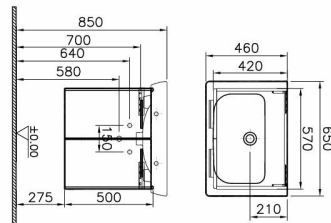

Name	S20 Washbasin Unit
Collection	S20
Colour	Golden Cherry
Depth	46 cm
Washbasin colour	White
Syphon	Included
Width	65 cm
Guarantee	2 Years
Lighting	No
Tap Hole Options	1 Tap Hole
Grip	Short Bar Handle
Washbasin Type	Ceramic Washbasin
Designer	NOA

Product Code: 54783

Description

Golden Cherry, 65 cm

VitrA reserves the right to make changes in products and technical details without prior notice.

All drawings contain the necessary measurements which are subject to standard tolerances. For exact measurements, in particular for customized installation scenarios, it can only be taken from the finished ceramic product.