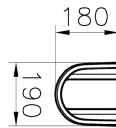

Name	Zentrum Column Pedestal
Collection	Zentrum
Certificate	EPD
Designer	VitrA Design Team
Color	White

Product Code: 6408L003-0156

Description

White

VitrA reserves the right to make changes in products and technical details without prior notice.

All drawings contain the necessary measurements which are subject to standard tolerances. For exact measurements, in particular for customized installation scenarios, it can only be taken from the finished ceramic product.