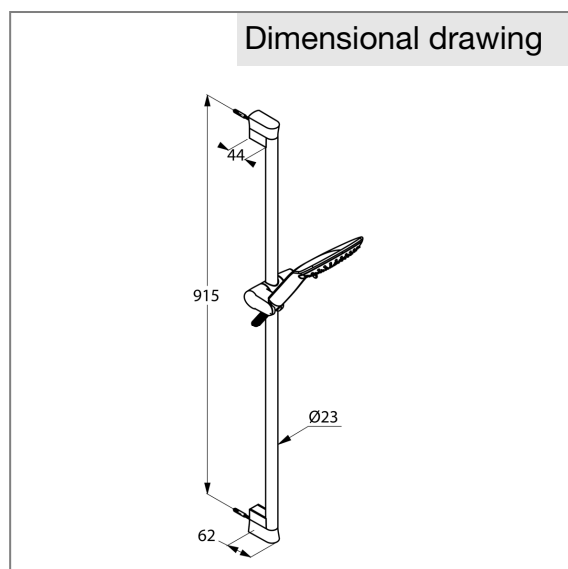

**Product:** KLUDI FIZZ shower set 3S DN 15

**Ref.:** 6774005-00

**Product description**

shower set 3S DN 15  
 wall fastening  
 adjustable to 3 spray patterns  
 volume, booster, linear  
 with cleaning system  
 with ridgeless adjustable shower holder  
 vertically and horizontally adjustable  
 SIRENAFLEX shower hose 1/2 x 1/2 inch x 1600 mm  
 with KLUDI FIZZ 3 S hand shower  
 with fixing kit

Finishes:  
 05 chrome

**Product picture**

**Advertisement**

shower set, manufacturer KLUDI GmbH & Co KG  
 KLUDI FIZZ item no. 6774005-00  
 type: shower set with hand shower 3 S chrome plated plastic adjustable to 3 spray patterns volume, booster, linear, with wall rail chrome plated length: 900 mm, with ridgeless adjustable shower holder vertically and horizontally adjustable, with cleaning system, flow rate at 3 bar volume: 16 l/min, booster: 14 l/min, linear: 11 l/min, with SIRENAFLEX shower hose 1/2 x 1/2 inch x 1600 mm plastic coated with metal effect and conical connection nuts, with fixing kit  
 dimensions: centers fixing kit: 915 mm, projection wall rail: 62 mm

**Dimensional drawing**

**Flow rate diagram**