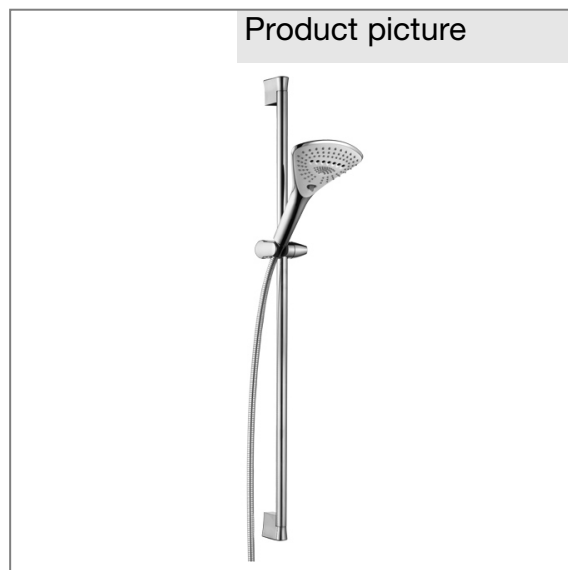

**Product:** KLUDI FIZZ shower set 3S DN 15

**Ref.:** 6774005-00

**Product description**

shower set 3S DN 15  
 wall fastening  
 adjustable to 3 spray patterns  
 volume, booster, linear  
 with cleaning system  
 with ridgeless adjustable shower holder  
 vertically and horizontally adjustable  
 SIRENAFLEX shower hose 1/2 x 1/2 inch x 1600 mm  
 with KLUDI FIZZ 3 S hand shower  
 with fixing kit

Finishes:  
 05 chrome

**Product picture**

**Advertisement**

shower set, manufacturer KLUDI GmbH & Co KG  
 KLUDI FIZZ item no. 6774005-00  
 type: shower set with hand shower 3 S chrome plated plastic adjustable to 3 spray patterns volume, booster, linear, with wall rail chrome plated length: 900 mm, with ridgeless adjustable shower holder vertically and horizontally adjustable, with cleaning system, flow rate at 3 bar volume: 16 l/min, booster: 14 l/min, linear: 11 l/min, with SIRENAFLEX shower hose 1/2 x 1/2 inch x 1600 mm plastic coated with metal effect and conical connection nuts, with fixing kit  
 dimensions: centers fixing kit: 915 mm, projection wall rail: 62 mm

**Dimensional drawing**

**Flow rate diagram**