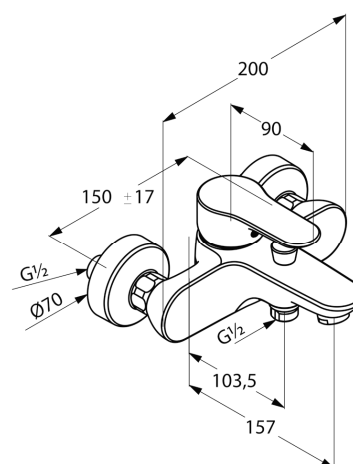

**Product:** KLUDI OBJEKTA single lever bath and shower mixer DN 15

**Ref.:** 326530575

**Product description**

single lever bath and shower mixer DN 15  
 wall-mounted  
 solid lever  
 ceramic cartridge with hot water safety device  
 aerator M 24 x 1  
 flow rate bath tub 22,5 l/min at 3 bar  
 flow rate shower 35 l/min at 3 bar  
 automatic diverter: shower to bath tub  
 shower connection 1/2 inch  
 protected against back flow  
 s-unions 1/2 x 3/4 inch  
 noise group II, PA-IX 28195/IICB

Finishes:  
 05 chrome

**Product picture**

**Advertisement**

single lever bath/shower mixer, manufacturer KLUDI GmbH & Co. KG  
 KLUDI OBJEKTA item no. 326530575  
 type: single lever bath and shower mixer, DN 15 / PN 10, chrome plated brass, solid lever chrome plated metal, ceramic cartridge K-41 with hot water safety device, bath tub filler with aerator M 24 x 1, flow rate at bath tub filler 22,5 l/min at 3 bar, flow rate at shower outlet 35 l/min at 3 bar, automatic diverter: shower to bath tub, protected against back flow DIN EN 1717, shower connection 1/2 inch, concealed s-unions 1/2 x 3/4 inch  
 noise level DIN 4109 noise group II, report no. PA-IX 28195/IICB  
 dimensions: width: 200 mm, nozzle projection: 157 mm, lever projection: 90 mm, centers: 150 mm

**Dimensional drawing**

**Flow rate diagram**