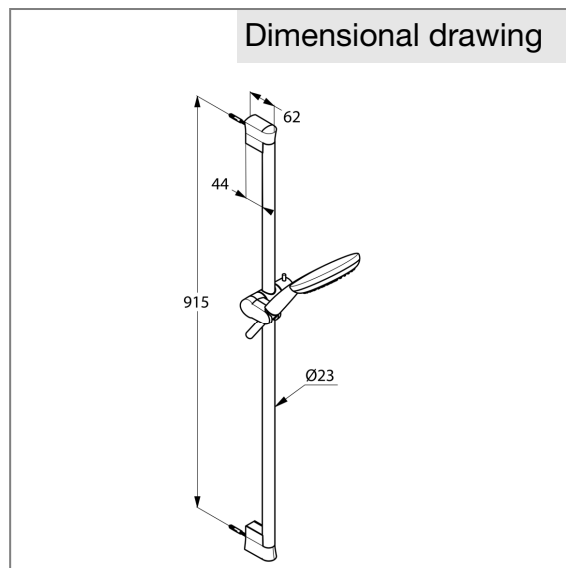

Product: KLUDI FRESHLINE shower set 3S DN 15

Ref.: 6794005-00

Product description

bath and shower set 3S DN 15
 with wall rail 900 mm
 wall fastening
 adjustable to 3 spray patterns
 volume, booster, smooth
 flow rate max. 18,8 l/min at 3 bar
 with cleaning system
 KLUDI SUPARAFLEX SILVER shower hose
 1/2 x 1/2 inch x 1600 mm
 with KLUDI FRESHLINE 3 S hand shower
 with fixing kit, with dirt-catcher sieve

Finishes:
 05 chrome

Product picture

Advertisement

shower set, manufacturer KLUDI GmbH & Co. KG
 KLUDI FRESHLINE item no. 6794005-00
 type: shower set with hand shower 3 S DN 15 / PN 5, chrome plated plastic adjustable to 3 spray patterns volume, booster, smooth, with wall rail chrome plated length: 900 mm, with ridgeless adjustable shower holder vertically and horizontally adjustable, with cleaning system, flow rate at 3 bar volume: 18,8 l/min, booster: 15 l/min, smooth: 10 l/min, with KLUDI SUPARAFLEX SILVER shower hose 1/2 x 1/2 inch x 1600 mm plastic coated with metal effect and conical connection nuts, with fixing kit, with dirt-catcher sieve
 dimensions: centers fixing kit: 915 mm, projection wall rail: 62 mm

Dimensional drawing

Flow rate diagram