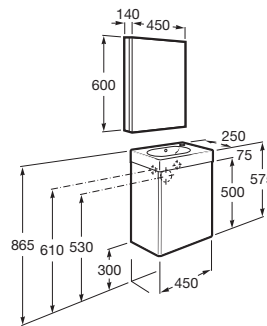

MINI

Pack with cabinet mirror (base unit, basin and cabinet mirror)

DIMENSIONS

Length 450 mm.

Width 250 mm.

Height 575 mm.

COLOURS AND FINISHES

156 Textured sand

TECHNICAL DRAWINGS

FEATURES

Base unit / Door type: Hinged

Base unit / Doors and drawers combination: 1 Door

Base unit / Internal shelves: 1

Base unit / Structure: Doors

Basin / Taphole configuration: 1 Taphole on the right side

Basin shape: Oval

Dimensions / Basin and base unit / Length (mm): 450

Dimensions / Basin and base unit / Width (mm): 250

Dimensions / Basin and base unit / Height (mm): 575

Dimensions / Mirror cabinet / Height (mm): 600

Dimensions / Mirror cabinet / Length (mm): 450

Dimensions / Mirror cabinet / Width (mm): 140

Faucet installation: On the basin

Installation type: Wall-hung

Material / Basin: Vitreous china

Mirror cabinet / Door type: Hinged